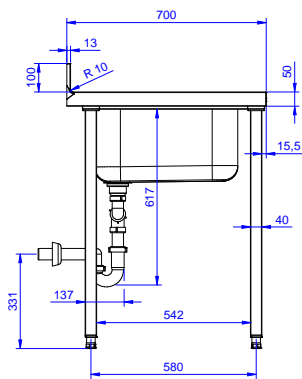

Optional Accessories

- Double plastic drain syphon 1,5" PNC 850021
- Lower shelf for 1200mm tables and sinks and for 1800 mm undercounter dishwasher sinks PNC 855145
- 3-sided underframe for 1200mm tables PNC 855152
- Wheel kit for cupboards, 4 wheels (2 with brakes), D=1000 mm PNC 855299
- Single plastic drain syphon 1,5" PNC 855306
- Elbow operated mixer tap with spout, 3/4" single hole PNC 855322
- Elbow operated mixer tap short spout, 3/4" single hole PNC 855323
- Retractable hose spray unit, 6 meters PNC 855327
- Foot operated Mixer tap with spout & with hot&cold pedals, 3/4" PNC 855328
- Elbow operated mixer tap with spout, 3/4" single hole PNC 855374
- Elbow operated mixer tap with short spout, 3/4" single hole PNC 855375
- Single hole deck mounted mixing temperature monoblock faucet PNC 855382
- Single hole deck mounted extra robust pot filling mixing temperature faucet PNC 855383
- Single hole deck mounted mixing temperature faucet with short spout PNC 855384
- Single hole deck mounted mixing temperature pre-rinse unit PNC 855385
- Single hole deck mounted elbow operated mixing temperature faucet with pre-rinse unit PNC 855386
- Single hole deck mounted riser add-on mixing temperature faucet with pre-rinse unit PNC 855387
- Single hole deck mounted elbow operated mixing temperature faucet with short pre-rinse unit PNC 855388
- Single hole deck mounted riser add-on mixing temperature faucet with pre-rinse unit PNC 855389
- Single hole deck mounted mixing temperature faucet with pre-rinse unit PNC 855390
- Floor fastening kit for 2 square legs PNC 865386
- Single plastic drain syphon 2" for sinks PNC 895313

Front

Side

D = Drain

Top

Key Information:

External dimensions, Width: 132938 (EDBD1817R)	1800 mm
External dimensions, Depth:	700 mm
External dimensions, Height:	900 mm
Upstand Dimensions, Height:	100 mm
Upstand Dimensions, Depth:	13 mm
Upstand Dimensions, Radius:	R=10
Bowls number	2
Bowl dimensions	500x500xH250
Net weight:	75 kg