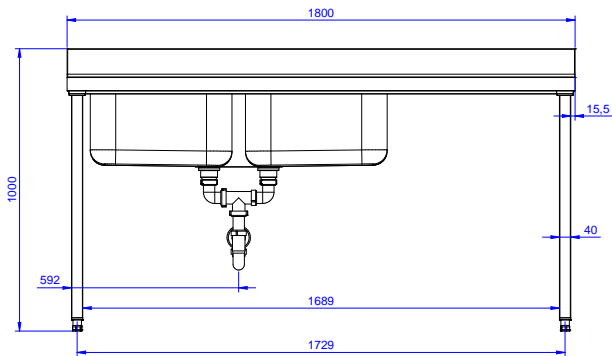

Short Form Specification

Item No. _____

Worktop in 304 AISI stainless steel with front edge h=40mm. Rear upstand h=100mm. N.2 bowls 500x500mm. Front and side covering panels in stainless steel. Rear panel in stainless steel. Square section legs 40x40mm in stainless steel with adjustable feet. An undercounter dishwasher can be placed under the drainer.

Front

Side

D = Drain

Top

Key Information:

External dimensions, Width: 132938 (EDBD1817R)	1800 mm
External dimensions, Depth:	700 mm
External dimensions, Height:	900 mm
Upstand Dimensions, Height:	100 mm
Upstand Dimensions, Depth:	13 mm
Upstand Dimensions, Radius:	R=10
Bowls number	2
Bowl dimensions	500x500xH250
Net weight:	75 kg