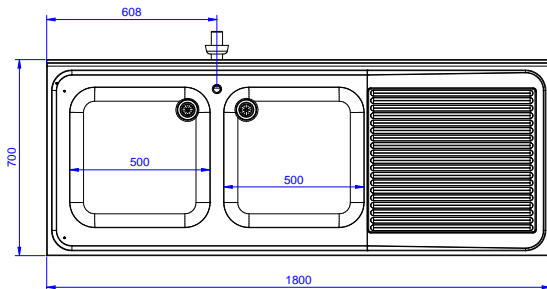

Optional Accessories

- Double plastic drain syphon 1,5" PNC 850021
- Lower shelf for 1200mm tables and sinks and for 1800 mm undercounter dishwasher sinks PNC 855145
- 3-sided underframe for 1200mm tables PNC 855152
- Wheel kit for cupboards, 4 wheels (2 with brakes), D=1000 mm PNC 855299
- Single plastic drain syphon 1,5" PNC 855306
- Elbow operated mixer tap with spout, 3/4" single hole PNC 855322
- Elbow operated mixer tap short spout, 3/4" single hole PNC 855323
- Retractable hose spray unit, 6 meters PNC 855327
- Foot operated Mixer tap with spout & with hot&cold pedals, 3/4" PNC 855328
- Elbow operated mixer tap with spout, 3/4" single hole PNC 855374
- Elbow operated mixer tap with short spout, 3/4" single hole PNC 855375
- Single hole deck mounted mixing temperature monoblock faucet PNC 855382
- Single hole deck mounted extra robust pot filling mixing temperature faucet PNC 855383
- Single hole deck mounted mixing temperature faucet with short spout PNC 855384
- Single hole deck mounted mixing temperature pre-rinse unit PNC 855385
- Single hole deck mounted elbow operated mixing temperature faucet with pre-rinse unit PNC 855386
- Single hole deck mounted riser add-on mixing temperature faucet with pre-rinse unit PNC 855387
- Single hole deck mounted elbow operated mixing temperature faucet with short pre-rinse unit PNC 855388
- Single hole deck mounted riser add-on mixing temperature faucet with pre-rinse unit PNC 855389
- Single hole deck mounted mixing temperature faucet with pre-rinse unit PNC 855390
- Floor fastening kit for 2 square legs PNC 865386
- Single plastic drain syphon 2" for sinks PNC 895313

Front

Side

D = Drain

Top

Key Information:

External dimensions, Width: 132938 (EDBD1817R)	1800 mm
External dimensions, Depth:	700 mm
External dimensions, Height:	900 mm
Upstand Dimensions, Height:	100 mm
Upstand Dimensions, Depth:	13 mm
Upstand Dimensions, Radius:	R=10
Bowls number	2
Bowl dimensions	500x500xH250
Net weight:	75 kg